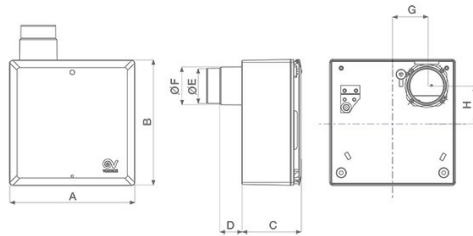

Technical Data Sheet

CODE 11561

QE-B M

Centrifugal duct fans

Certifications

TECHNICAL AND PERFORMANCE DATA

Weight (Kg) 0,58

DIMENSIONS

Etichetta Energetica	NO
Size A (mm)	262
Size B (mm)	262
Size C (mm)	123,5
Size D (mm)	81
Size E (mm)	73
Size F (mm)	79
Size G (mm)	71,5
Size H (mm)	76

PER INFORMAZIONI:

Servizio al Cliente: tel +39 02 90699395 premendo 1 dopo messaggio registrato (consulenza su prodotti e impianti)

Pre & Post Vendita: fax +39 02 90699302

Email prevendita: prevendita@vortice-italy.com

Technical Data Sheet

CODE 11561

QE-B M

Centrifugal duct fans

DESCRIPTION

- Basic encasement for surface (wall/ceiling) installation, made of ABS plastic.
- Spigot made of ABS plastic, integrating the backdraught shutter
- compliant with DIN 18017-3, as certified by TUV German Institute.
- Spigot nominal diameter: 80 mm.